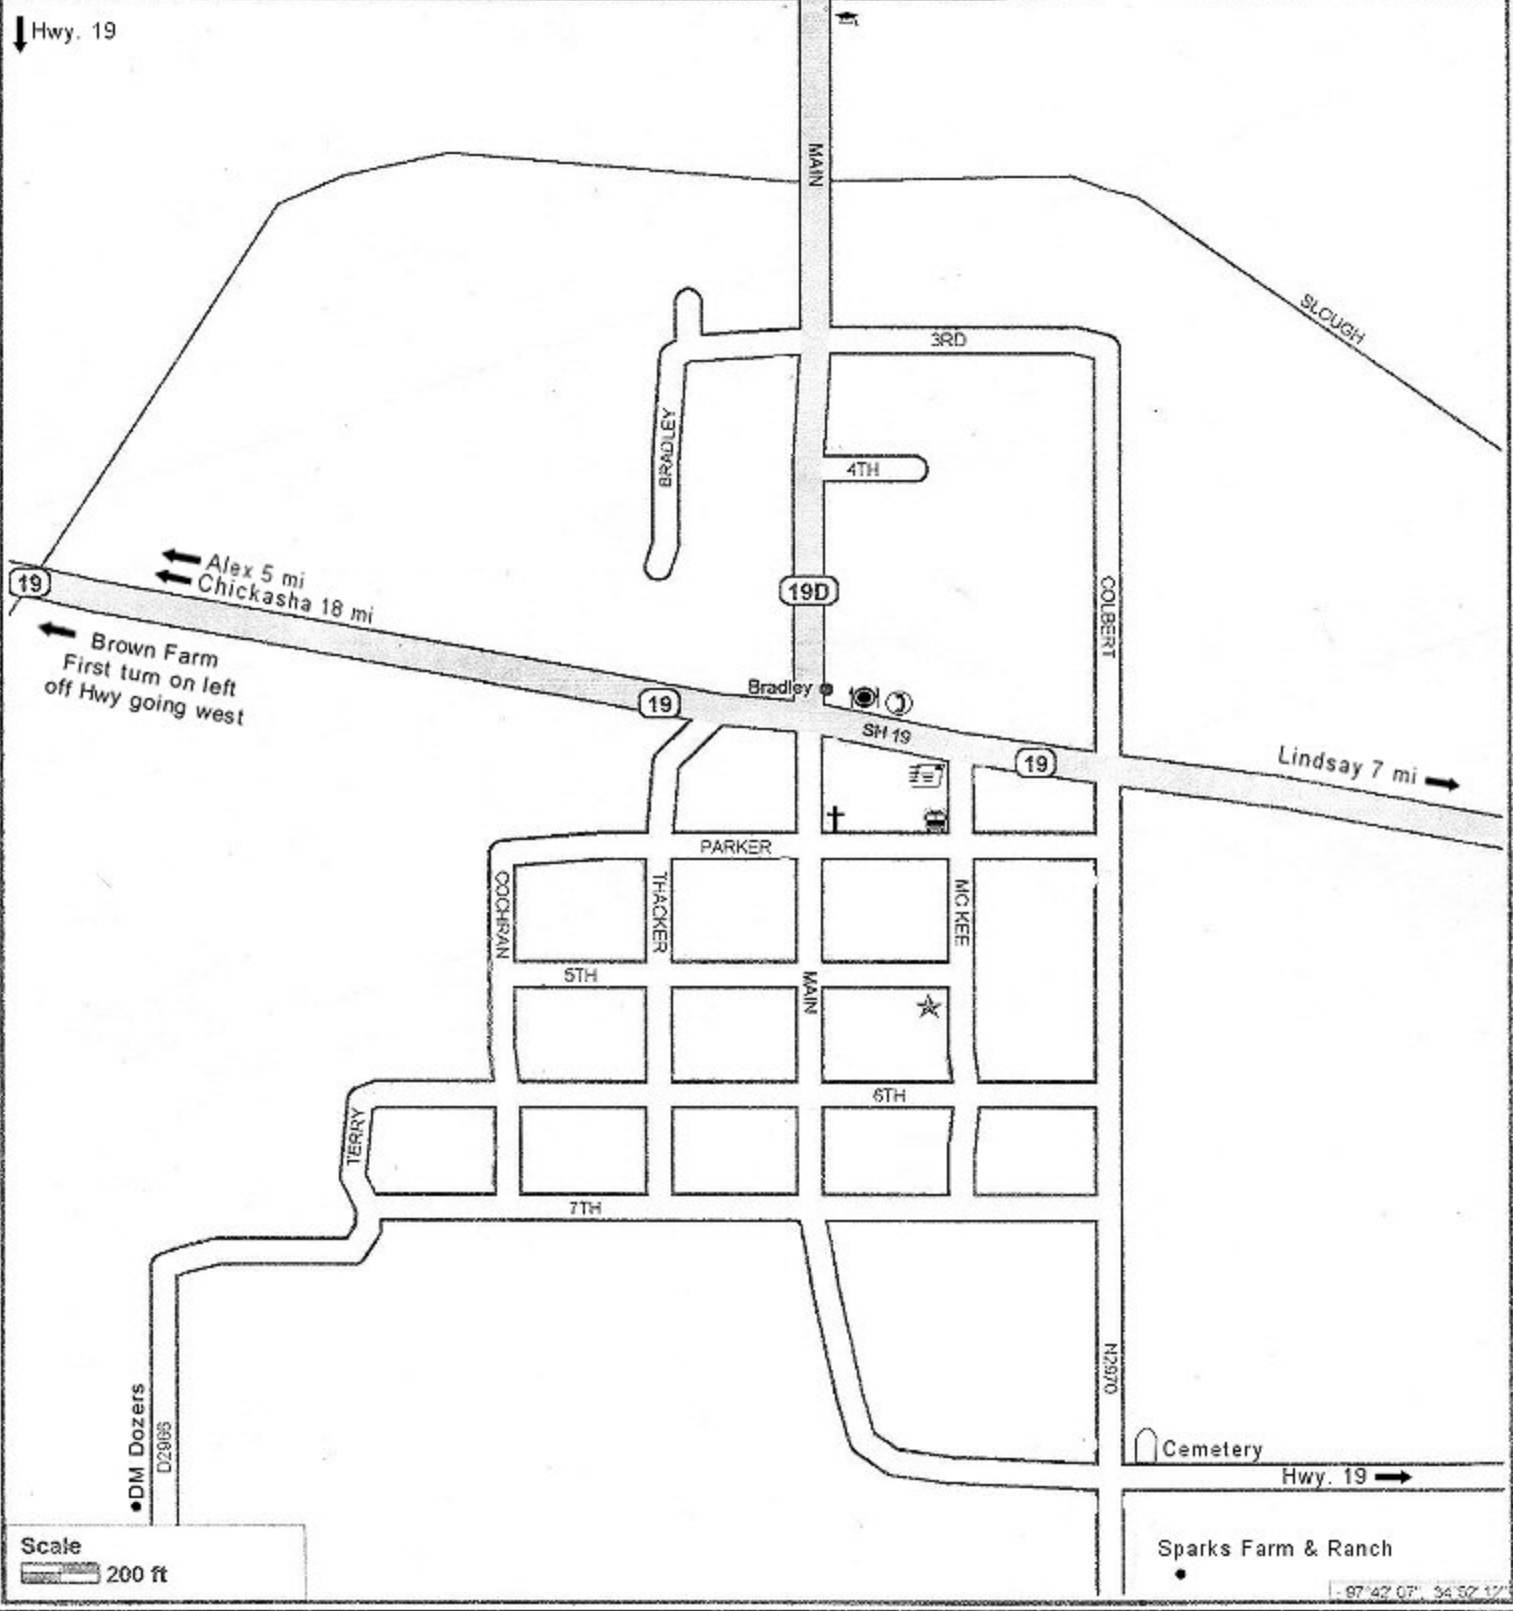

-97°42'54", 34°53'11"

- ★ Community Building
- 🚒 Volunteer Fire Department
- ☎ Outside Pay Phone
- ☪ Bradley Cafe
- 📮 US Post Office
- 🏛 First Baptist Church
- 🏠 Cemetery
- 🎓 School

Alex ↑

Hwy. 19 ↓

Alex 5 mi ← Old Hwy. 19 N BOUNDARY Old Hwy. 19 Lindsay 7 mi →

Alex 5 mi ←
Chickasha 18 mi ←

Brown Farm
First turn on left
off Hwy going west

Scale
200 ft

-97°42'07", 34°52'12"

Map Image Created Using Precision Mapping Streets 4.0

Copyright 1999, Chicago Map Corporation